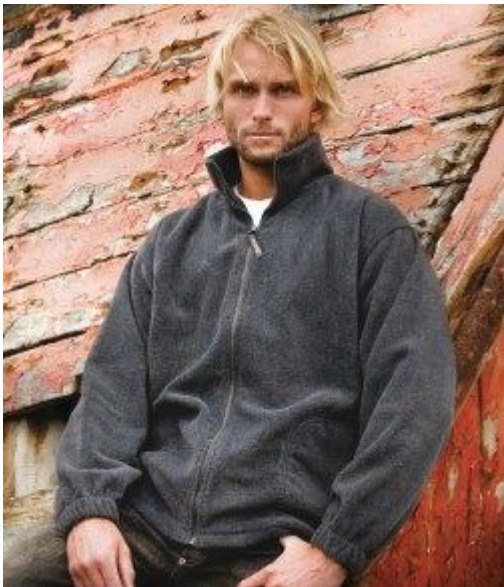

all sizes	Black
	Black
all sizes	Black
	Red
all sizes	Black
	Yellow
all sizes	Navy
	Navy
all sizes	Navy
	Royal
all sizes	Royal
	Royal

RS36 Result Active Fleece Jacket £23.99

100% polyester.

- Pill resistant.
- Unlined.
- Large front lined pockets.
- Full length front zip.
- Elasticated cuffs.
- Adjustable shock cord at hem.